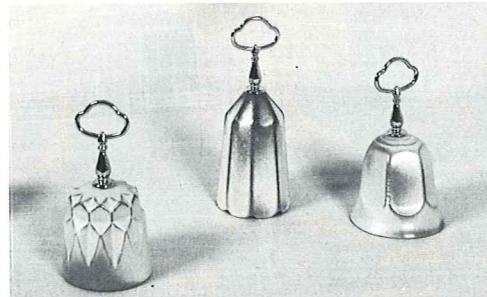

817—6" TABLE BELL 6.50 815—7" TABLE BELL 6.50 814—6" TABLE BELL 6.50

Available in 8 Standard Colors plus Coffee Brown, Navy Blue and Terra Cotta